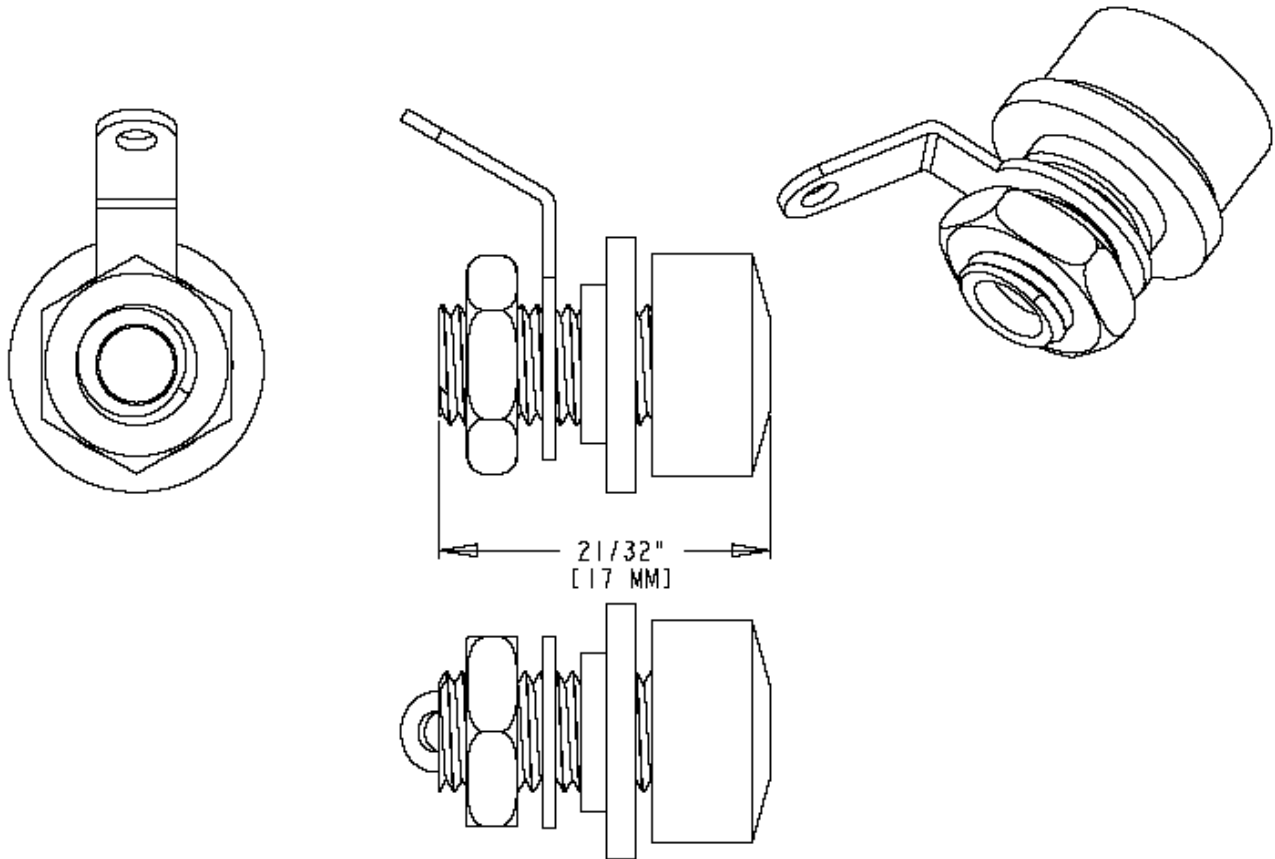

Part Number:

BU-00233-*

Description:

Insulated Banana Jack

2907

- Insulated Banana Jack
- Material: Banana Jack: nickel-plated brass body; Insulator: nylon
- Length: 0.66"(17mm)
- *Std. Colors: -0 Black -2 Red
- Rating: 15 Amps